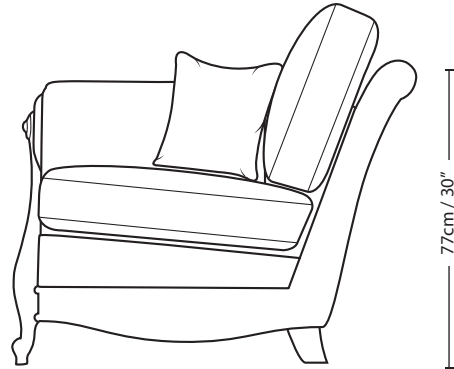

# FLORENCE

4 SEATER

—29cm / 11.5"— |————— 208cm / 82" ———| —29cm / 11.5"—

77cm / 30"

100cm / 40"

51cm / 20"

77cm / 30"

————— 270cm / 106" —————

Overall Height	Overall Width	Overall Depth	Arm Height	Back Height of Frame	Seat Height	Arm Width	Inside Width Arm to Arm	Seat Depth to Cushions	Seat Depth no Cushions
100cm / 40"	270cm / 106"	99cm / 39"	77cm / 30"	77cm / 30"	51cm / 20"	29cm / 11.5"	208cm / 82"	58cm / 23"	74cm / 29"

Seating sizes vary to a great extent and particularly wherever there are soft cushions involved, this is magnified with front of seat to back cushion depths, whilst formal back cushions will vary with age and plumping. It is essential to note that scatter back cushion depths will adjust from which point you measure, overtime and with plumping, the accurate measurement does not exist as it will resize each and every time you enjoy its comfort.