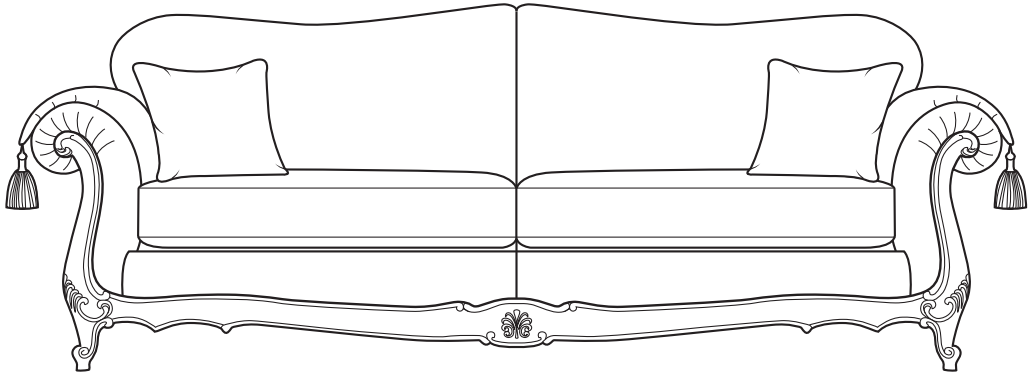

# FLORENCE

4 SEATER

—29cm / 11.5"— |————— 208cm / 82" ———| —29cm / 11.5"—

77cm / 30"

100cm / 40"

51cm / 20"

77cm / 30"

————— 270cm / 106" —————

Overall Height	Overall Width	Overall Depth	Arm Height	Back Height of Frame	Seat Height	Arm Width	Inside Width Arm to Arm	Seat Depth to Cushions	Seat Depth no Cushions
100cm / 40"	270cm / 106"	99cm / 39"	77cm / 30"	77cm / 30"	51cm / 20"	29cm / 11.5"	208cm / 82"	58cm / 23"	74cm / 29"

Seating sizes vary to a great extent and particularly wherever there are soft cushions involved, this is magnified with front of seat to back cushion depths, whilst formal back cushions will vary with age and plumping. It is essential to note that scatter back cushion depths will adjust from which point you measure, overtime and with plumping, the accurate measurement does not exist as it will resize each and every time you enjoy its comfort.