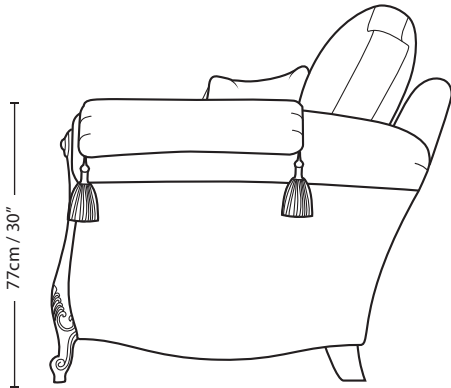

# FLORENCE

4 SEATER

—29cm / 11.5"— |————— 208cm / 82" ———| —29cm / 11.5"—

77cm / 30"

100cm / 40"

51cm / 20"

77cm / 30"

————— 270cm / 106" —————

Overall Height	Overall Width	Overall Depth	Arm Height	Back Height of Frame	Seat Height	Arm Width	Inside Width Arm to Arm	Seat Depth to Cushions	Seat Depth no Cushions
100cm / 40"	270cm / 106"	99cm / 39"	77cm / 30"	77cm / 30"	51cm / 20"	29cm / 11.5"	208cm / 82"	58cm / 23"	74cm / 29"

Seating sizes vary to a great extent and particularly wherever there are soft cushions involved, this is magnified with front of seat to back cushion depths, whilst formal back cushions will vary with age and plumping. It is essential to note that scatter back cushion depths will adjust from which point you measure, overtime and with plumping, the accurate measurement does not exist as it will resize each and every time you enjoy its comfort.